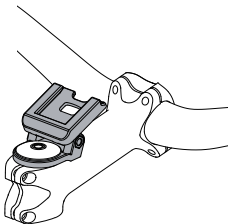

安裝說明 Installation Instructions.

T-ONE R&D CORP.
www.T-oneDesign.com

PACKMAN+

Stem cleat system
T-HW04