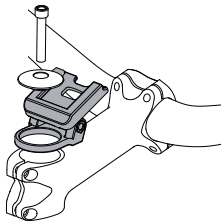

安裝說明 Installation Instructions.

T-ONE R&D CORP.
www.T-oneDesign.com

PACKMAN+

Stem cleat system
T-HW04